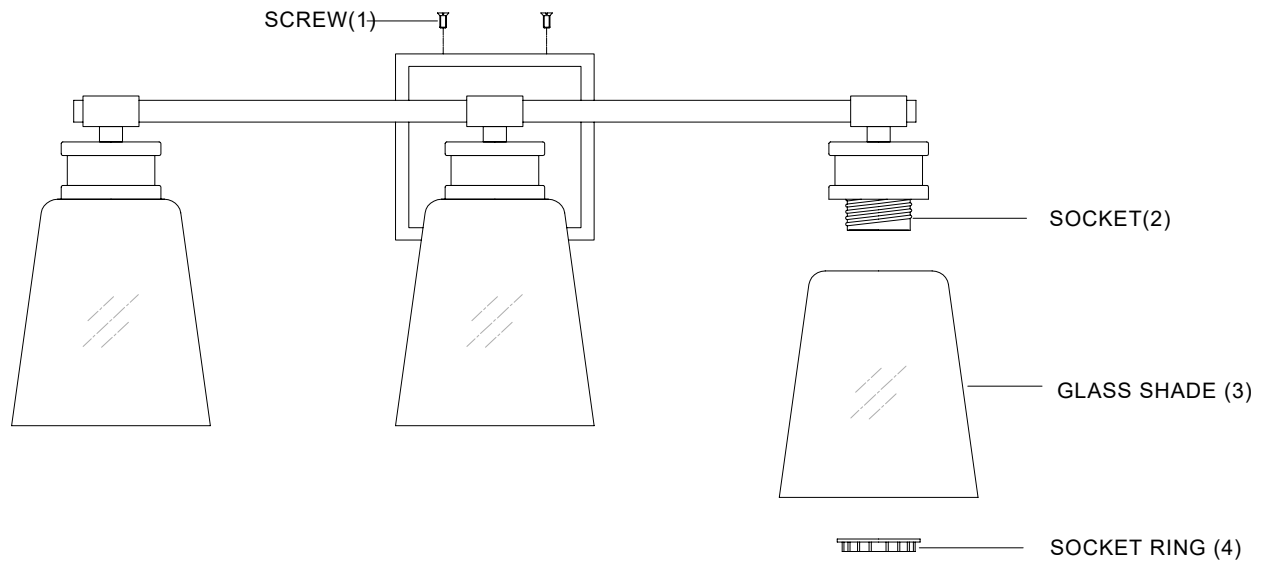

MERIDIAN

L I T E T R E N D S

ITEM NO:M80054BN/MBK
M80055BN/MBK
M80056BN/MBK

ASSEMBLY INSTRUCTIONS

1. Carefully unpack and identify all parts referring to illustration for parts identification.
2. Turn the power to the installation point OFF.
3. Install the glass shade (3) onto the socket (2). Secure with the socket ring (4).
4. Refer to the additional installation instructions included with the product for wiring and installation.
5. Install proper bulbs (not included) into each socket referring to the markings and/or labels on the fixture for maximum wattage.
6. Restore power to the installation point and retain this sheet for future reference.